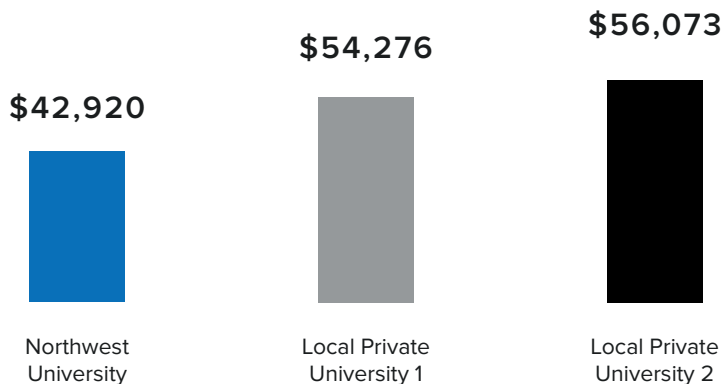

Restaurants in Kirkland: **250**

OUR COST

THE VALUE OF OUR EDUCATION

At public universities in America, international students are required to pay much more than American students. This is not the case at Northwest University. At NU, you pay what Americans pay, and our cost is significantly less than other private universities in the area.

COSTS COMPARED TO OTHER LOCAL PRIVATE UNIVERSITIES IN AREA

Costs include tuition and room and board for 2019–2020. Prices do not reflect student fees, books, personal expenses, etc.

APPLY

INTERNATIONAL ADMISSION REQUIREMENTS